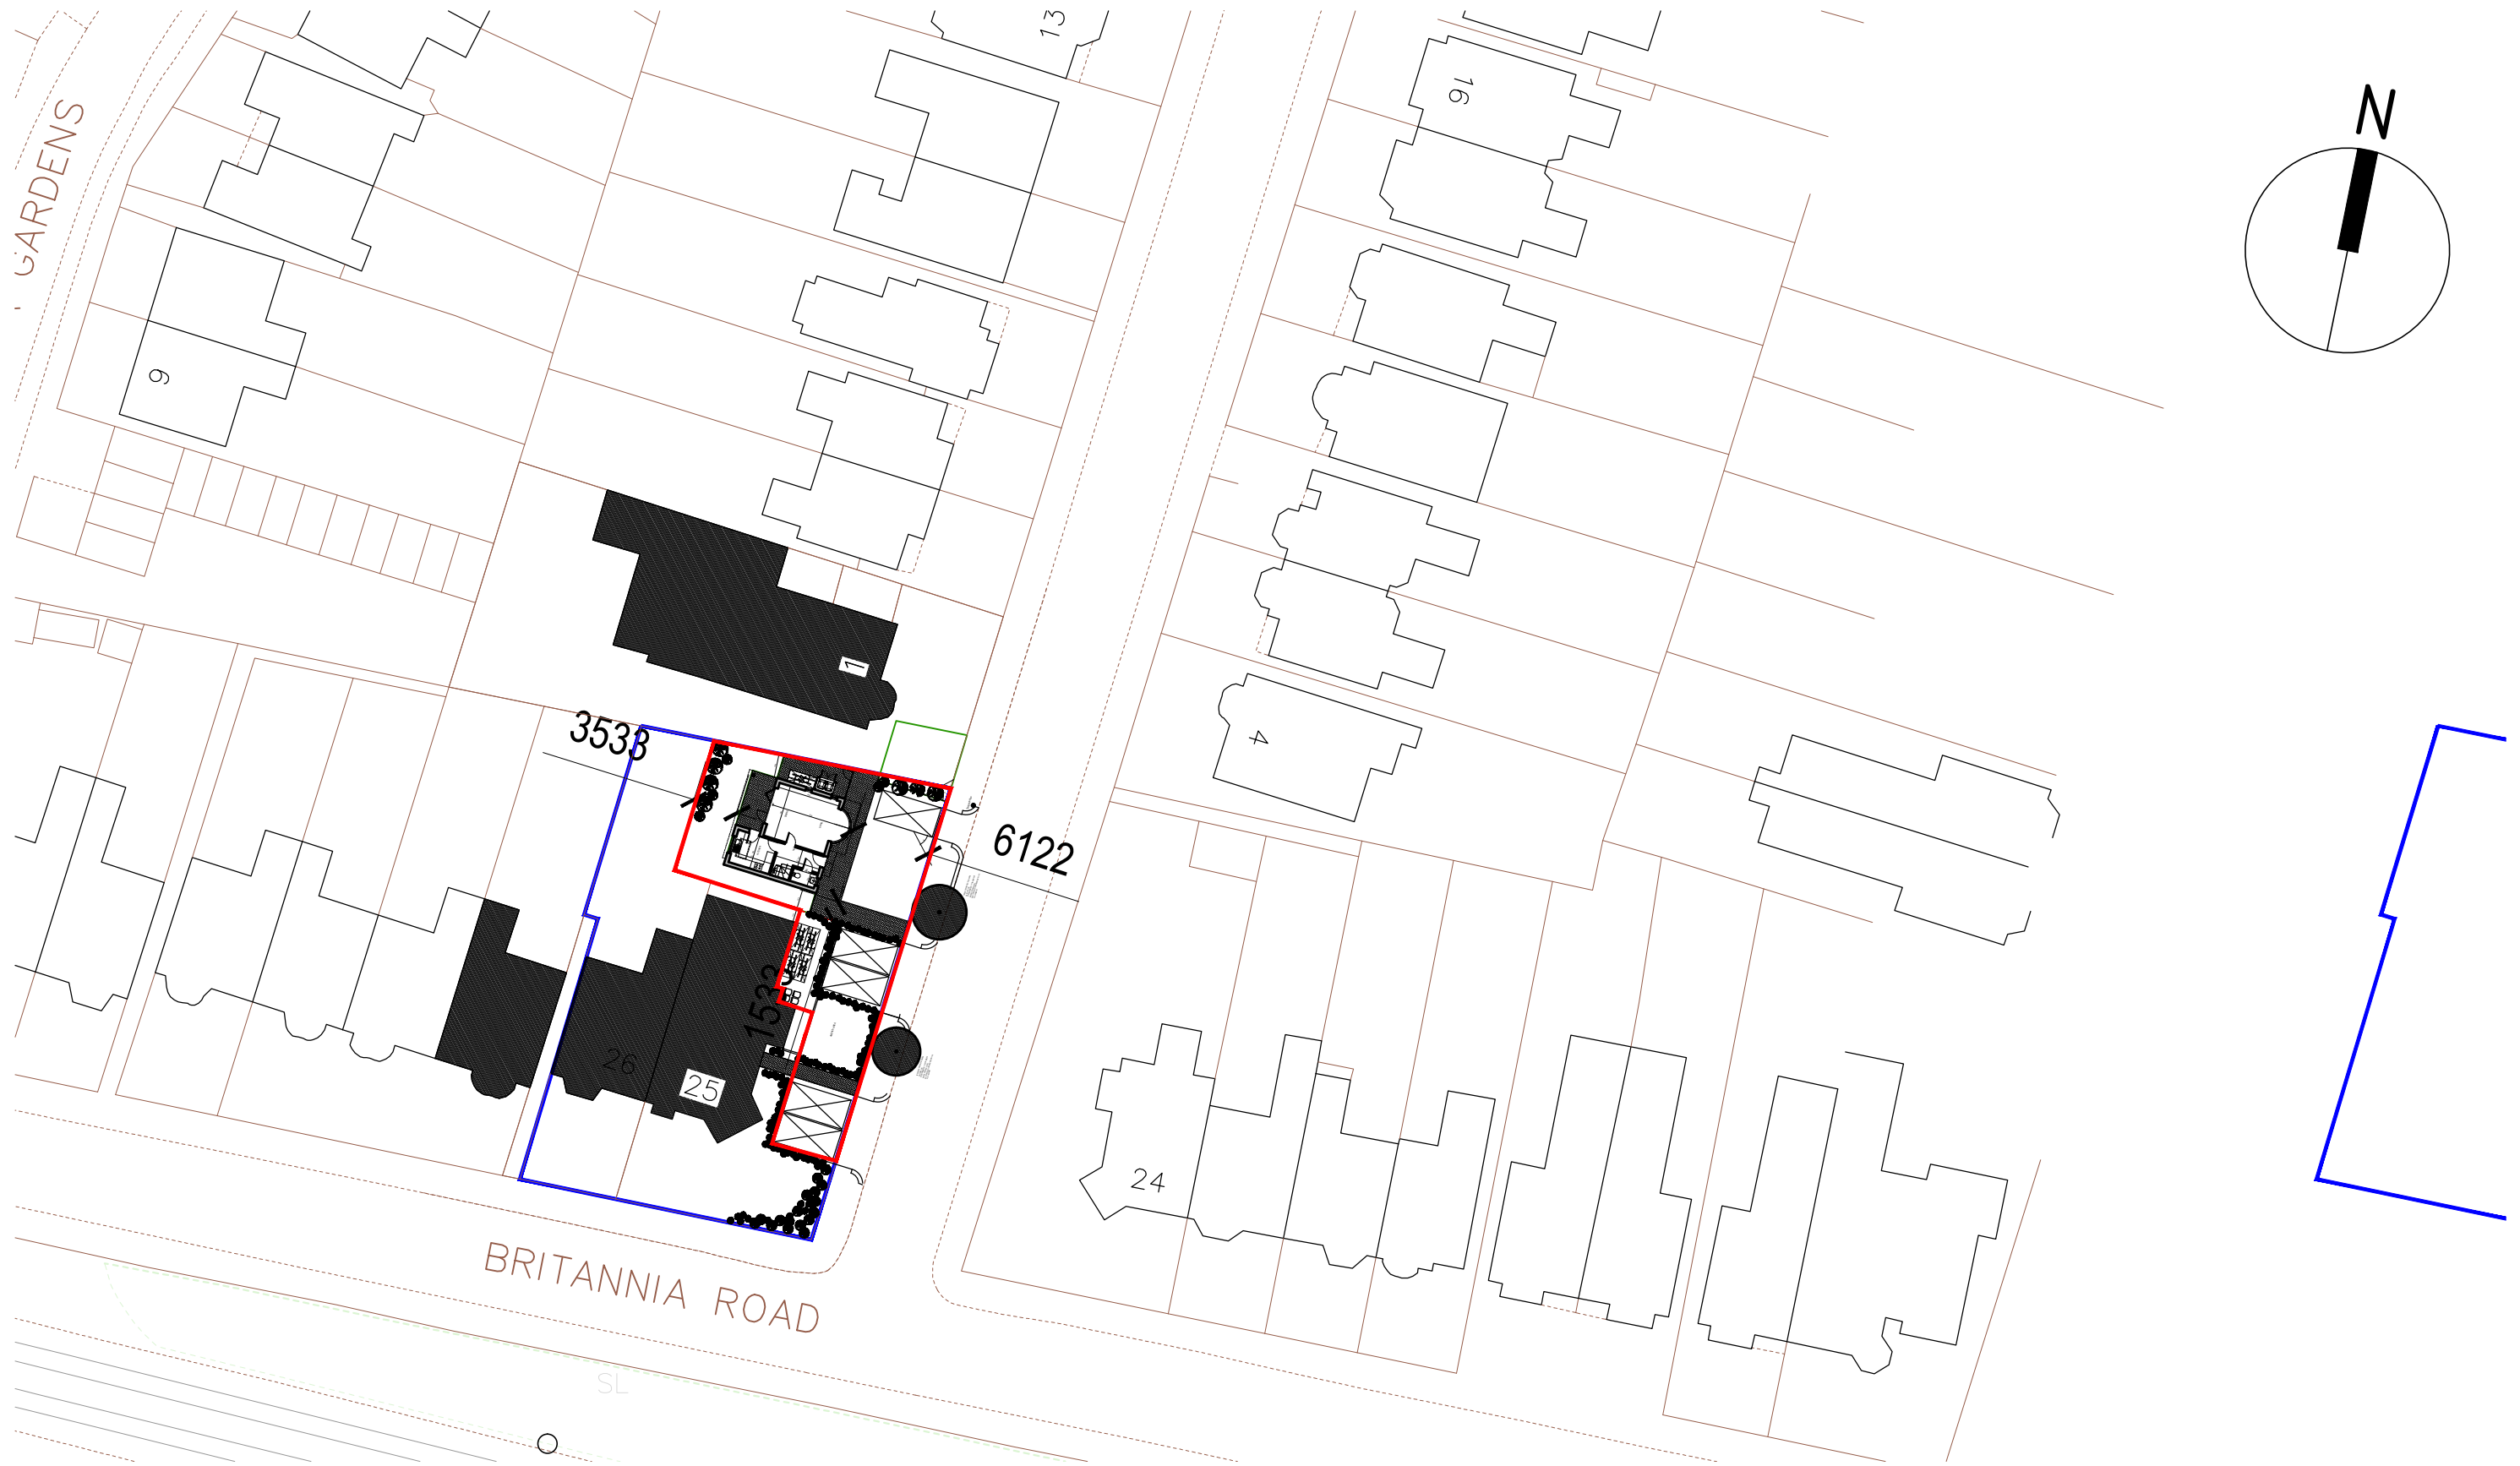

DATE: APRIL 2017

TITLE: OSMAP

SCALE: 1:1250 @ A3

P1000

REV:
A

01

SITEPLAN
1:500 @ A3

REVISIONS:

DATE: MAY 2017

SCALE: 1:500 @ A3

P1001

REV:
B

THIS DRAWING IS NOT TO BE SCALED DIMENSIONS TO BE CHECKED ON SITE COPYRIGHT HEDGEHOG DEVELOPMENT